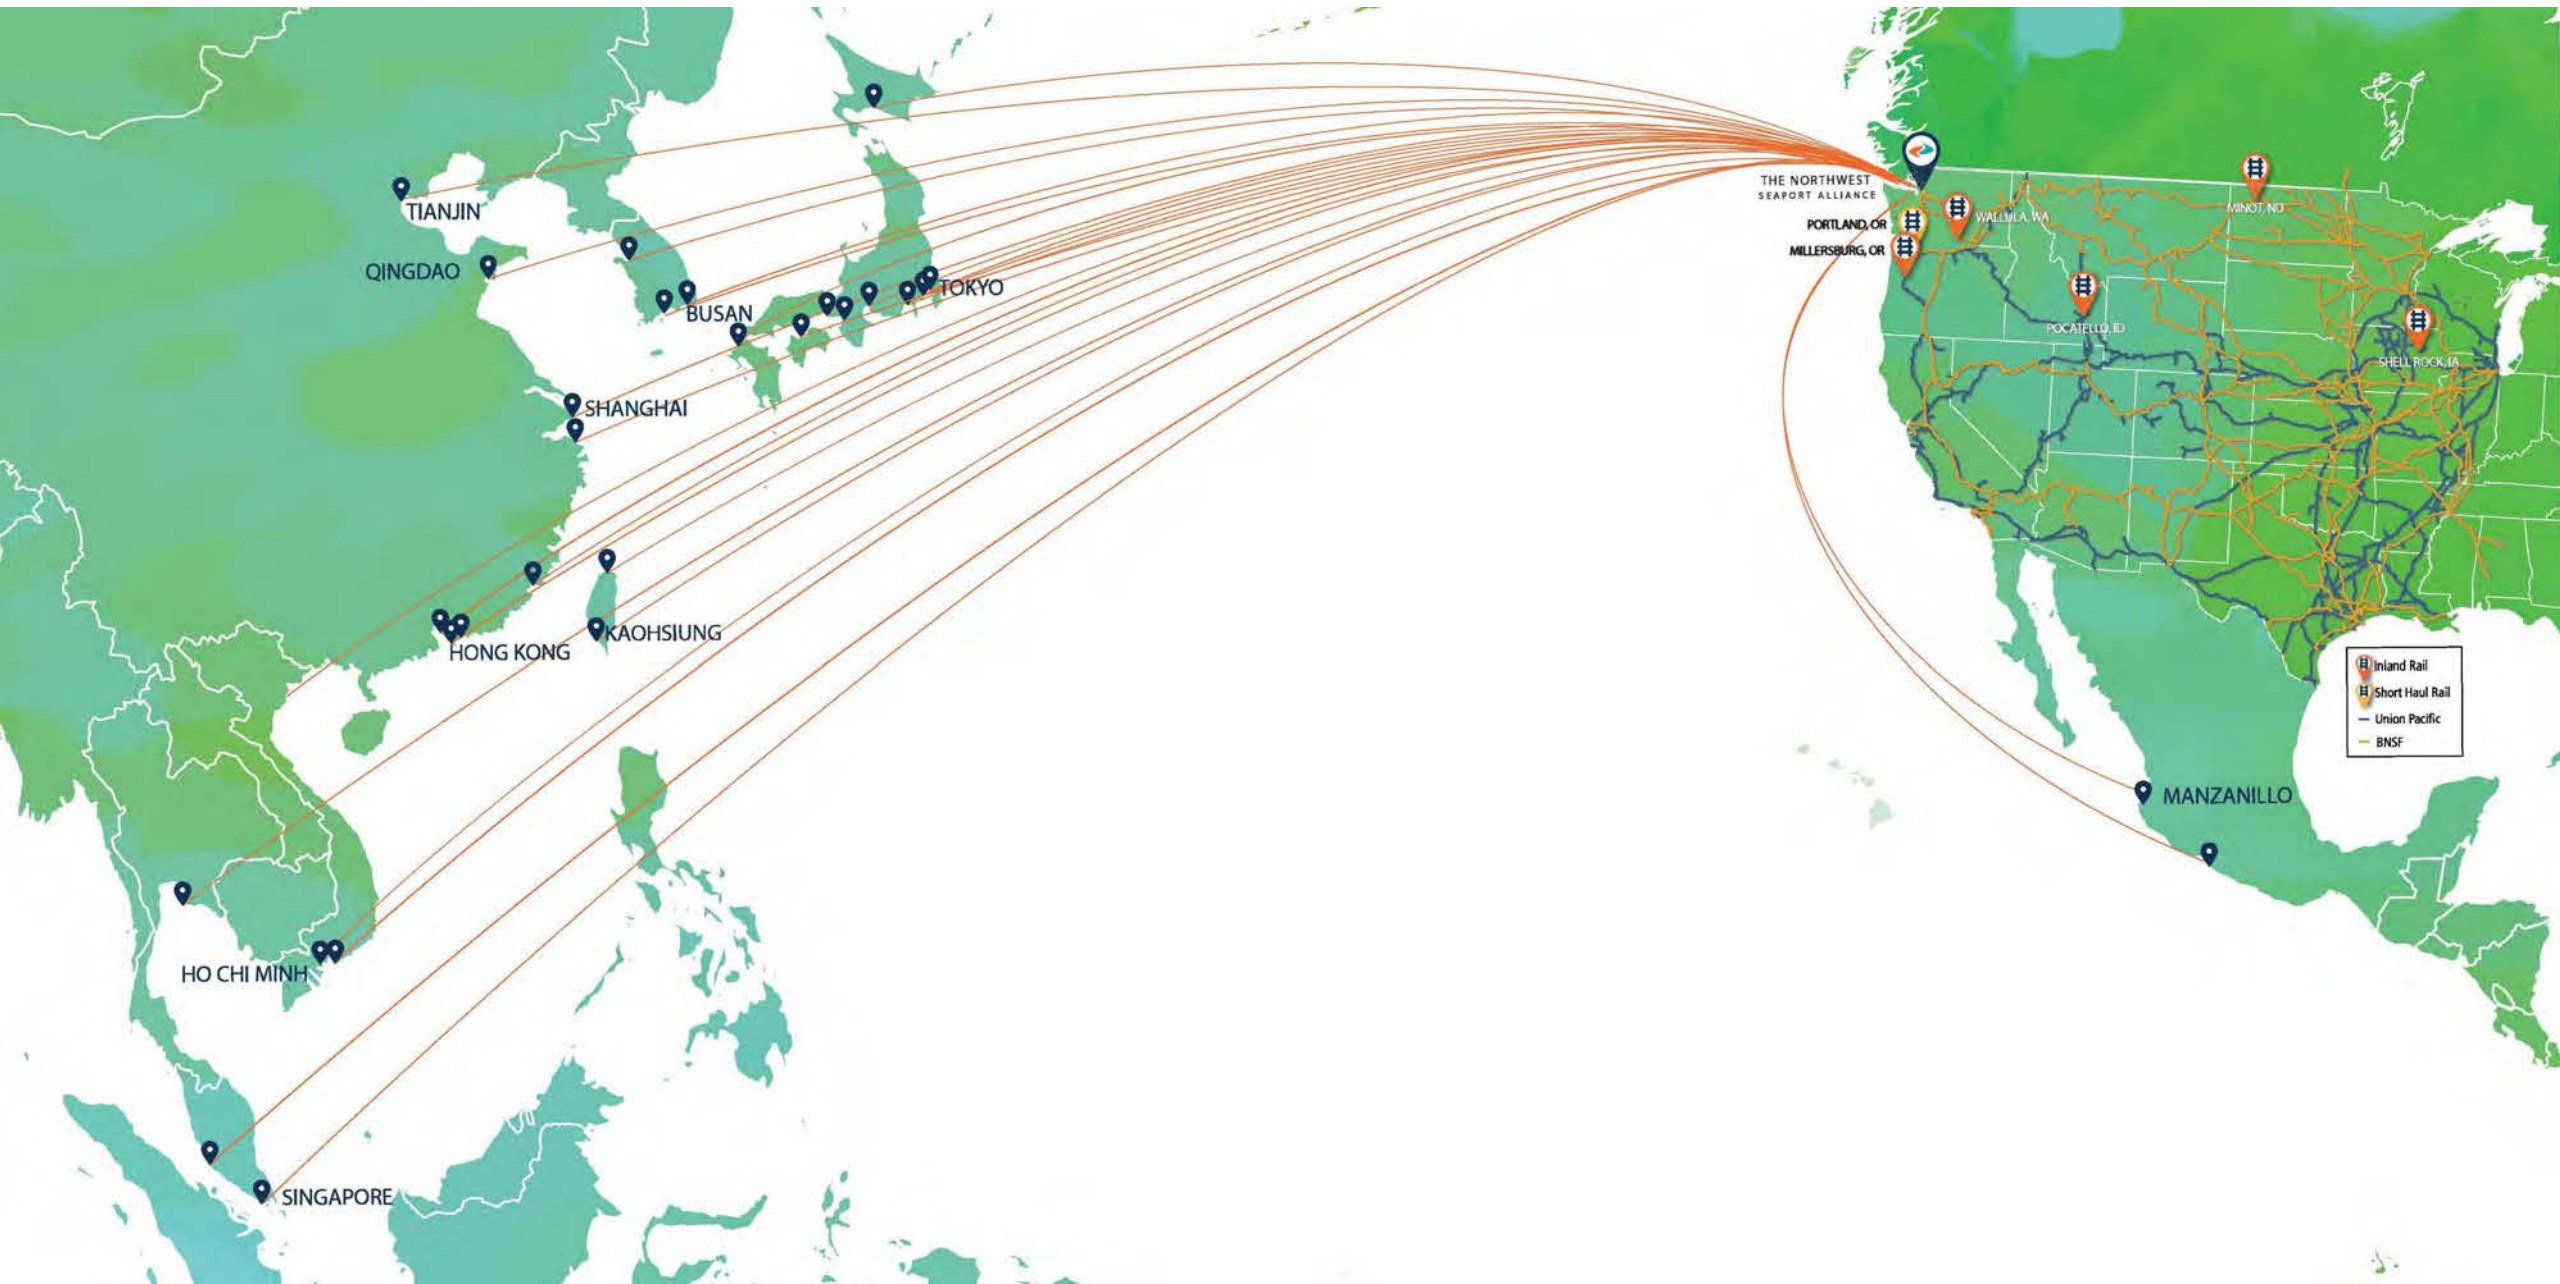

**PUYALLUP**  
TRIBE of INDIANS

**THE NORTHWEST**  
SEAPORT ALLIANCE

SEATTLE + TACOMA

Port of  
**Tacoma**

# The Global Reach of The Northwest Seaport Alliance

Puyallup Tribal Terminal  
~115 Acres

East Blair 1  
~122 Acres

Puyallup Tribal Terminal

East Blair 1

**PUYALLUP**  
TRIBE of INDIANS

**THE NORTHWEST**  
SEAPORT ALLIANCE

SEATTLE + TACOMA

Port of  
**Tacoma**