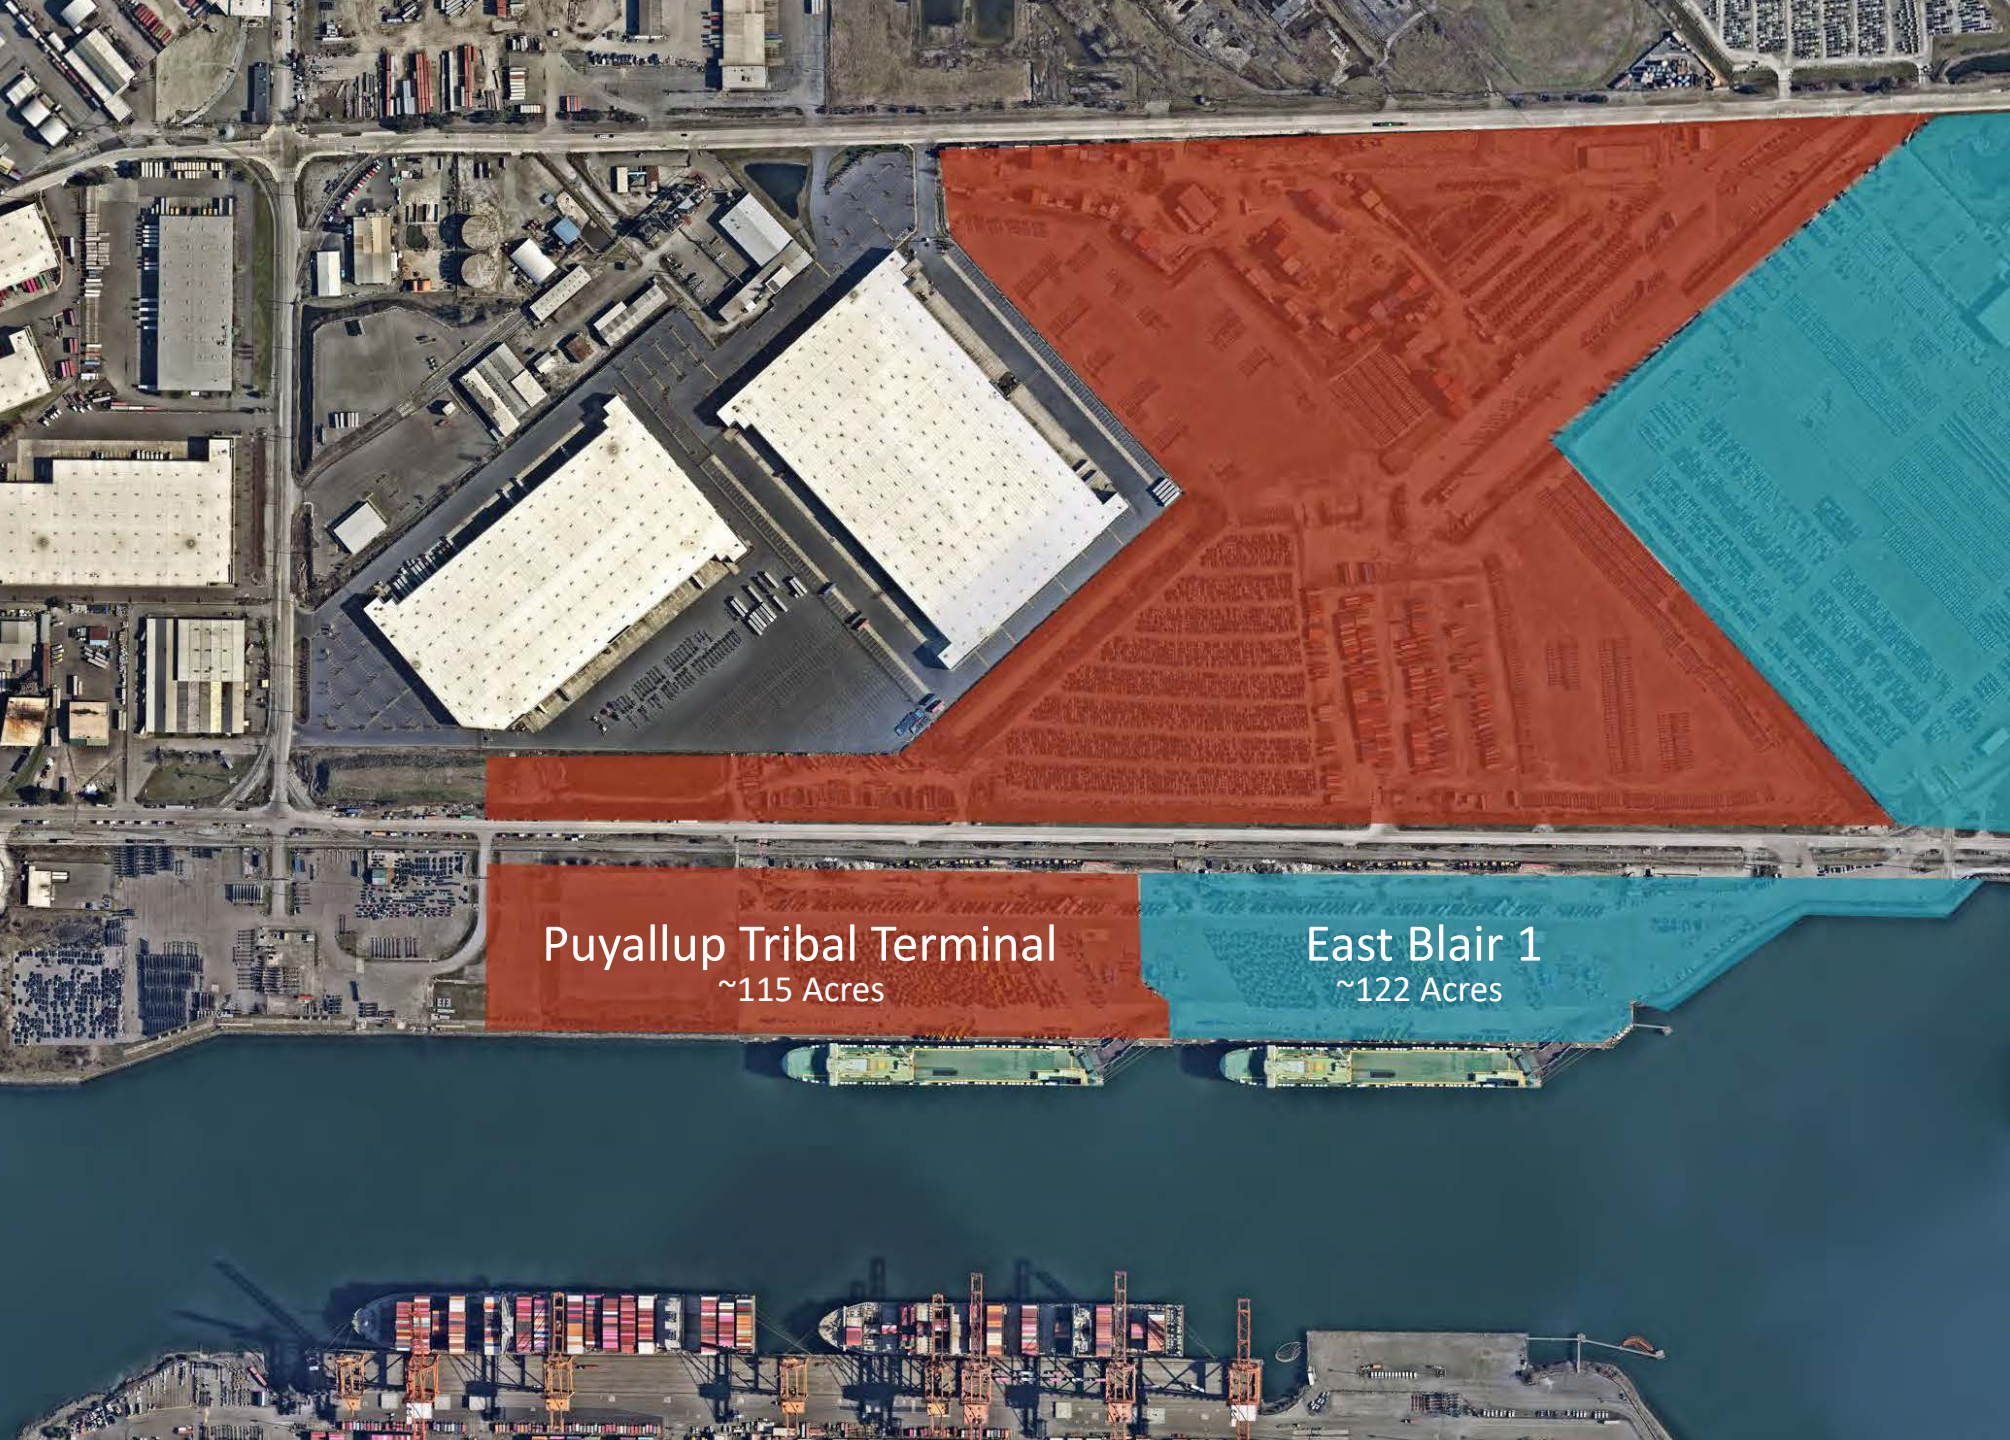

**PUYALLUP**  
TRIBE of INDIANS

**THE NORTHWEST**  
SEAPORT ALLIANCE

SEATTLE + TACOMA

Port of  
**Tacoma**

# The Global Reach of The Northwest Seaport Alliance

Puyallup Tribal Terminal  
~115 Acres

East Blair 1  
~122 Acres

Puyallup Tribal Terminal

East Blair 1

**PUYALLUP**  
TRIBE of INDIANS

**THE NORTHWEST**  
SEAPORT ALLIANCE

SEATTLE + TACOMA

Port of  
**Tacoma**