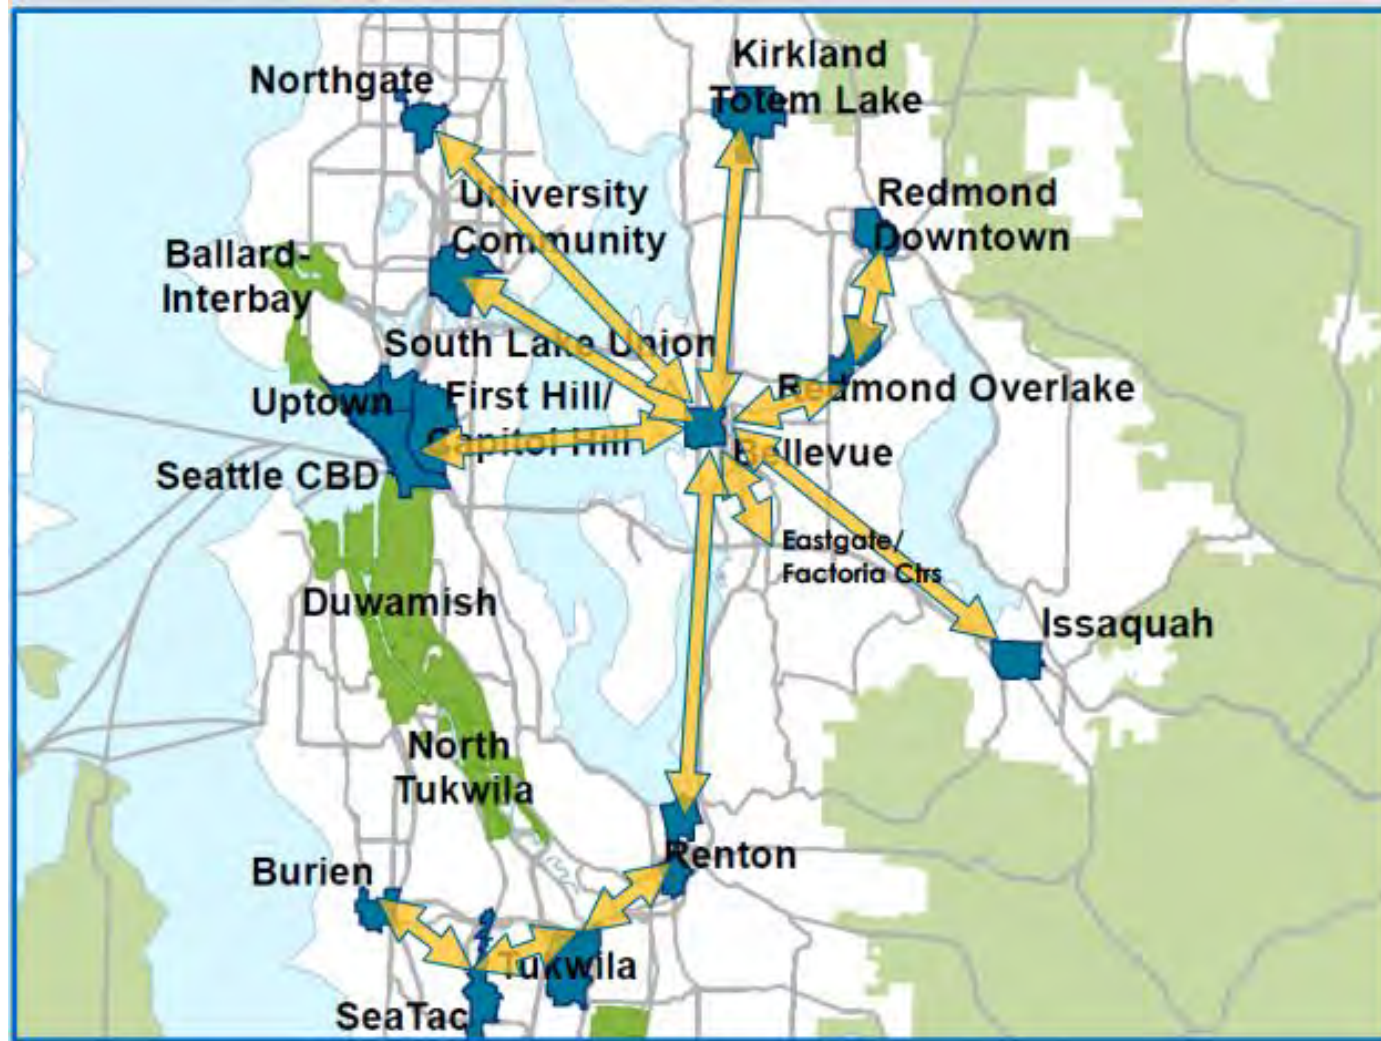

I-405 Bus Rapid Transit in Bellevue

Andrew Singelakis

Bellevue Transportation Director

November 17, 2020

Regional Connections

I-405 BRT Connects in Bellevue

Bellevue Transit Center

Grand Connection

Bellevue Square

Bellevue Transit Center

Convention Center

Light Rail Station

Bellevue City Hall

Prioritizing Pedestrians

Joint Delivery with WSDOT

- Burien to Bellevue in 2024
- Lynnwood to Bellevue in 2025