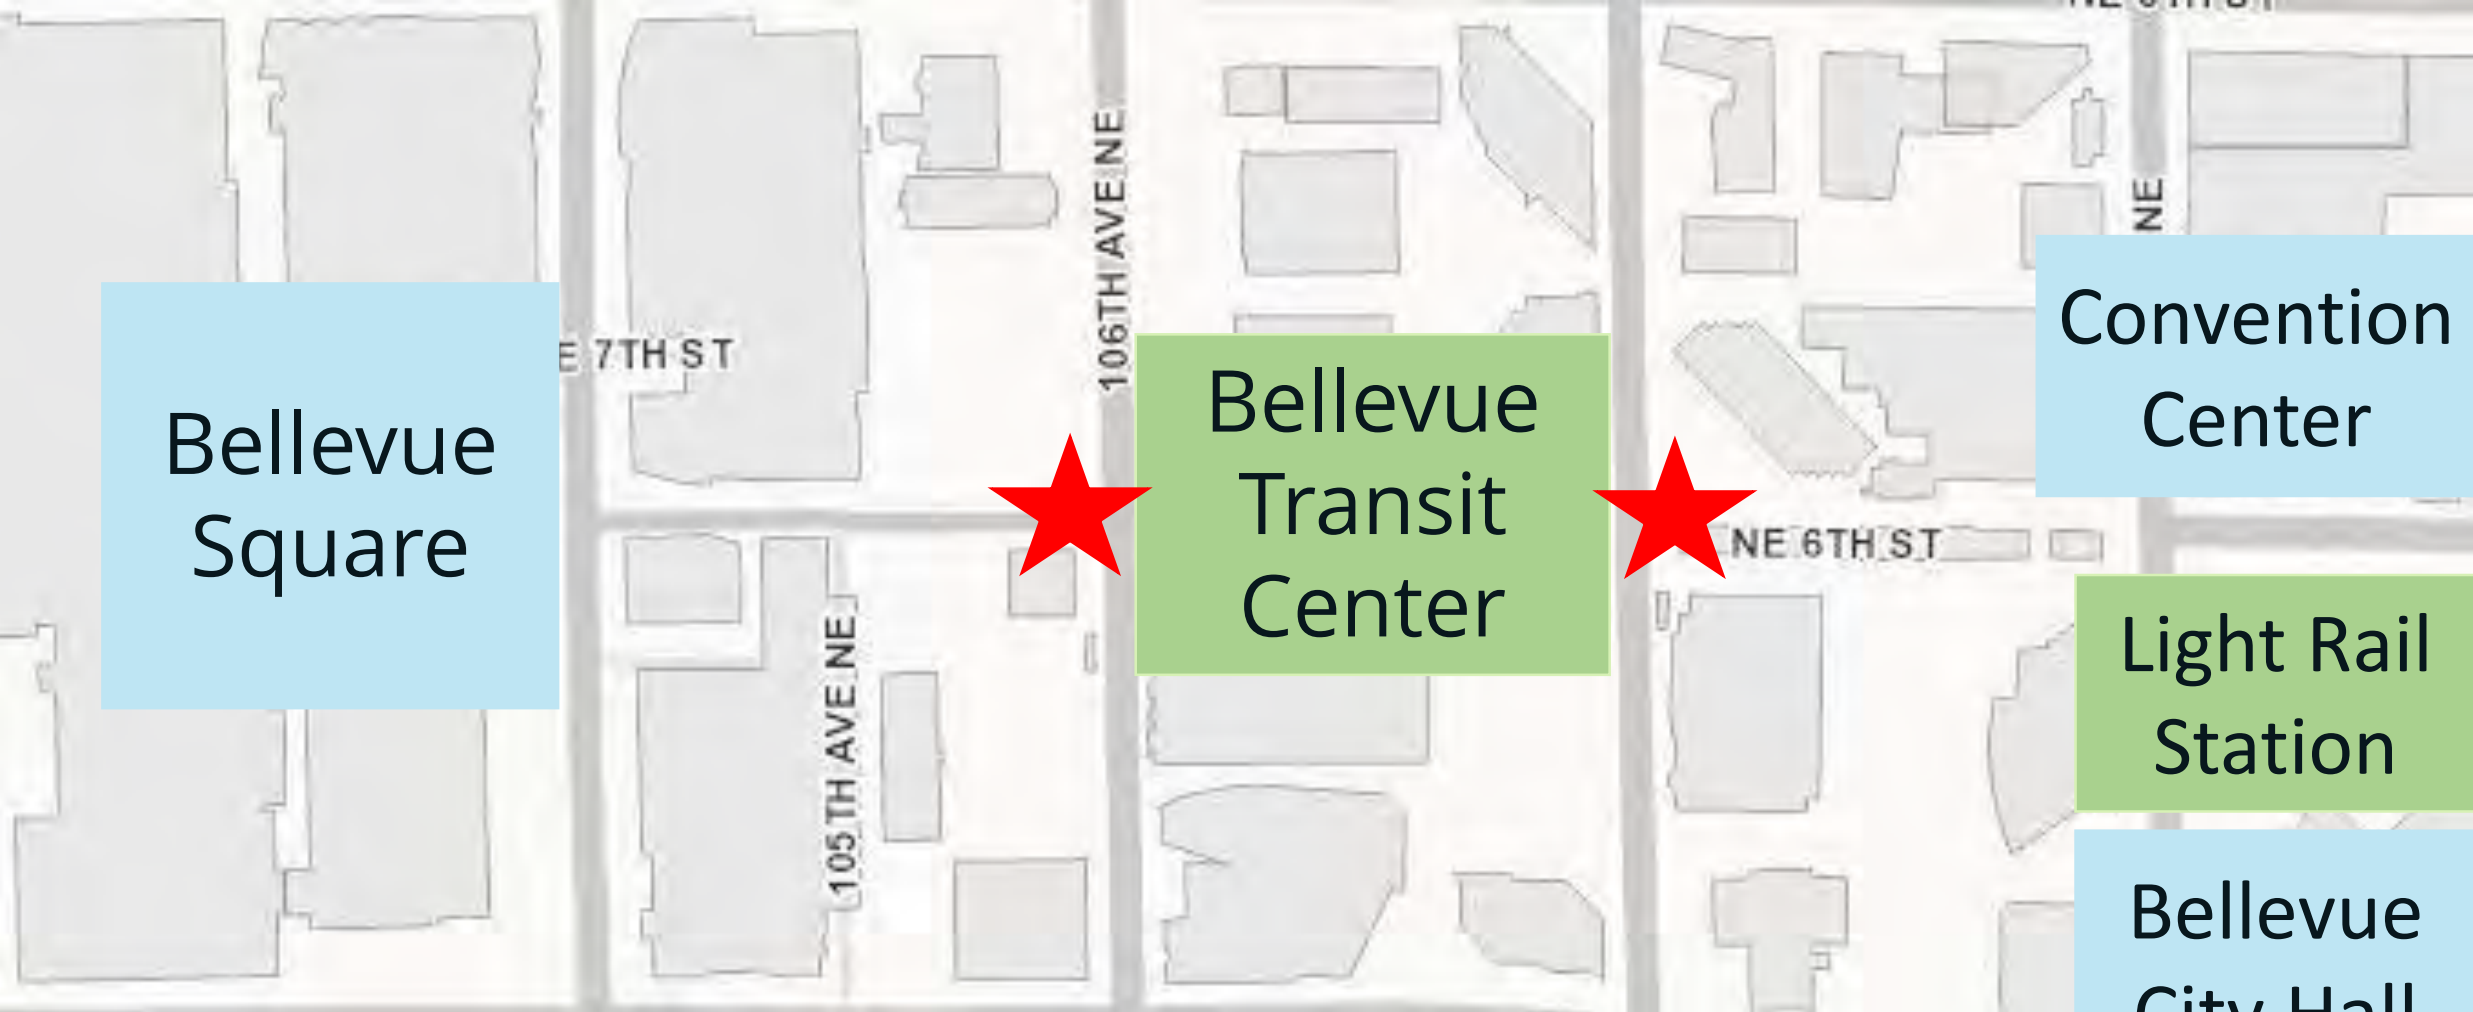

I-405 Bus Rapid Transit in Bellevue

Andrew Singelakis

Bellevue Transportation Director

November 17, 2020

Regional Connections

I-405 BRT Connects in Bellevue

Bellevue Transit Center

Grand Connection

Bellevue Square

Bellevue Transit Center

Convention Center

Light Rail Station

Bellevue City Hall

Prioritizing Pedestrians

Joint Delivery with WSDOT

- Burien to Bellevue in 2024
- Lynnwood to Bellevue in 2025