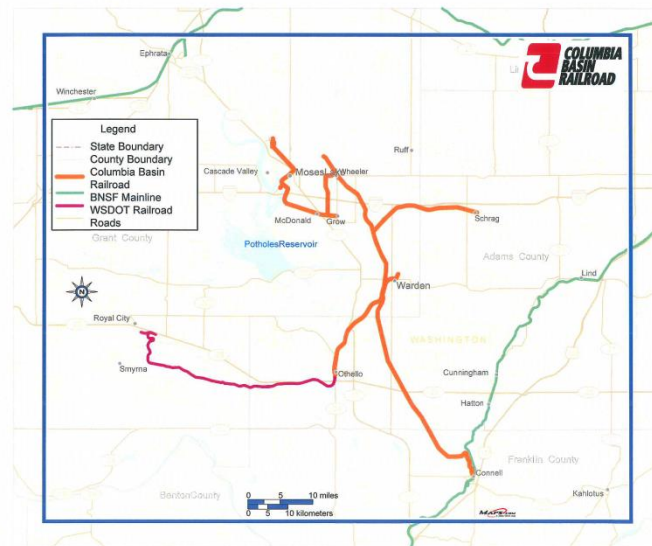

Central Washington Railroad

COLUMBIA BASIN RAILROAD

Railroads Serving Central Washington

Locally Owned, Locally Focused

- Temple Family Ownership since 1986
- Started Washington Central RR in 1986
- Sold Washington Central RR in 1996
- Formed Columbia Basin RR in 1996
- Formed Central Washington RR in 2005

Central Washington Railroad

Mixed Agricultural Base

Columbia Basin Railroad

Persistent Commitment to Superior Customer Service

A Railroad Driven by Cattle Feed