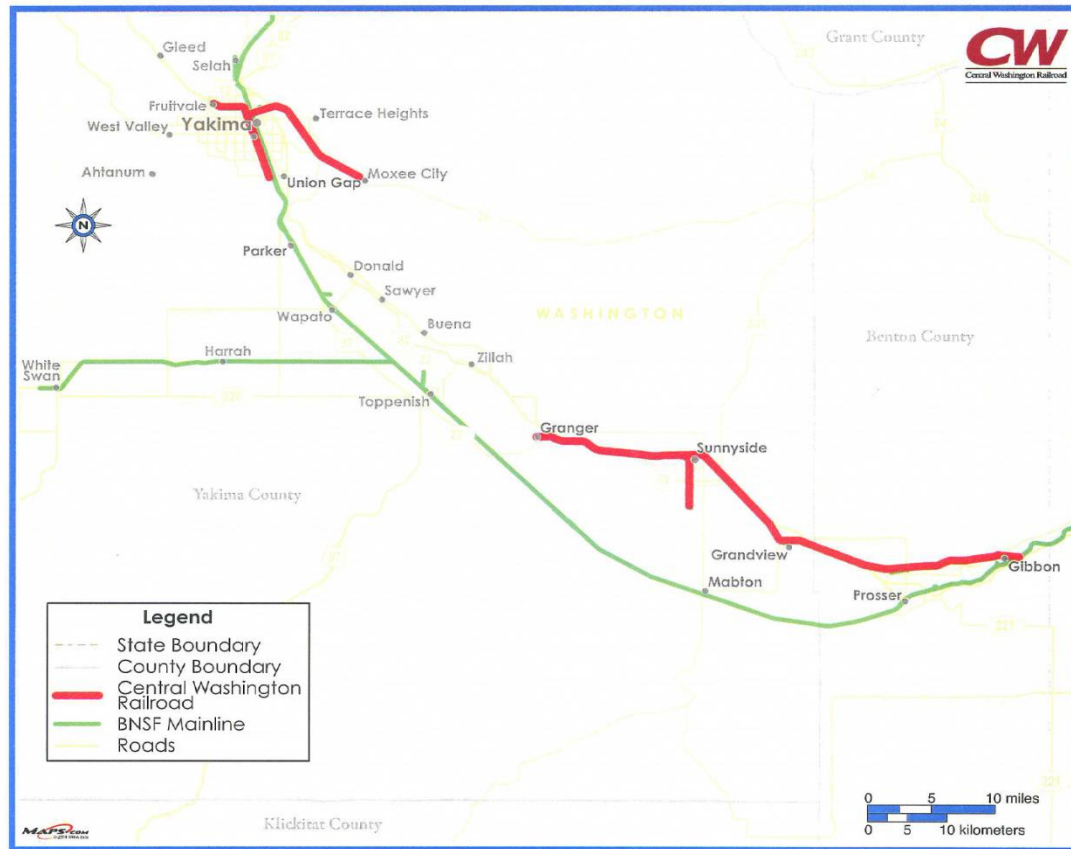

Central Washington Railroad

COLUMBIA BASIN RAILROAD

Railroads Serving Central Washington

Locally Owned, Locally Focused

- Temple Family Ownership since 1986
- Started Washington Central RR in 1986
- Sold Washington Central RR in 1996
- Formed Columbia Basin RR in 1996
- Formed Central Washington RR in 2005

Central Washington Railroad

Mixed Agricultural Base

Columbia Basin Railroad

Persistent Commitment to Superior Customer Service

A Railroad Driven by Cattle Feed