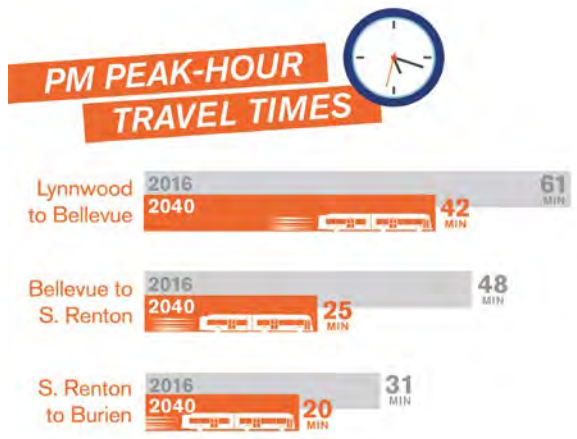

BRT infrastructure designed for fast, frequent and reliable service

➤ System speed and reliability will rely on I-405 Express Toll Lanes/managed lanes and existing Sound Transit investments