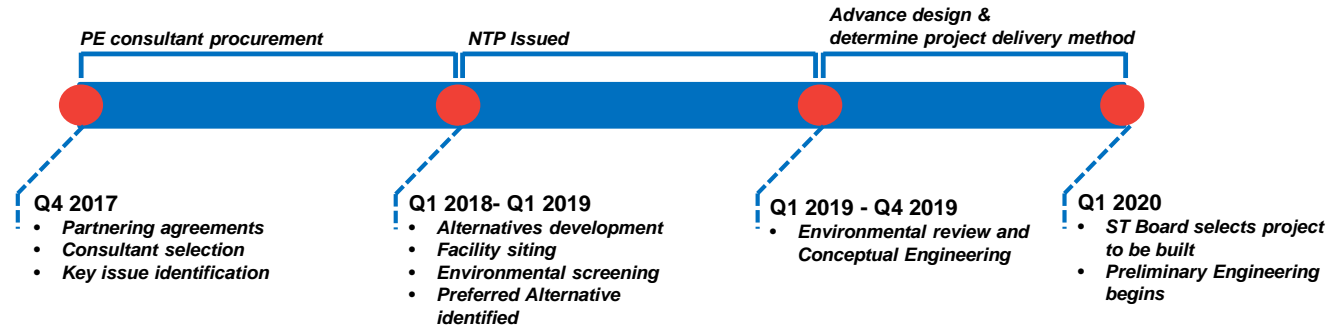

Project Schedule

24 month look-ahead