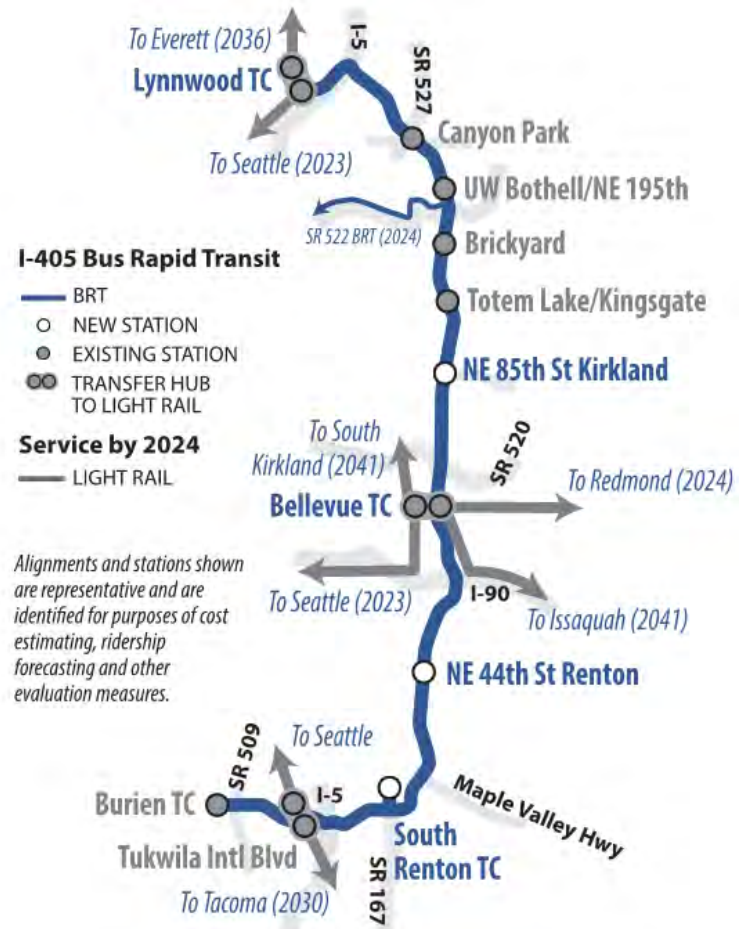

I-405 Bus Rapid Transit

Washington State Transportation Commission
December 12, 2017

Connecting the Region

I-405 BRT —————

Redmond-Seattle-Lynnwood —————
Lynnwood City Center & Bellevue Downtown

Issaquah-Bellevue-South Kirkland —————
Bellevue Downtown

Everett-Seattle-West Seattle —————
Lynnwood City Center

SR 522/SR 523 BRT —————

Redmond-Seattle-Lynnwood —————
Shoreline South/145th

Everett-Seattle-West Seattle —————
Shoreline South/145th

I-405 BRT Highlights

- 37-mile corridor: Lynnwood to Burien
 - North Corridor: Lynnwood to Bellevue
 - South Corridor: Bellevue to Burien, via Renton
- 11 BRT station pairs across 7 cities
- 3 parking facilities
- 1 transit center

Example BRT – Community Transit *Swift*
Source: Community Transit Blogspot

Example BRT – Minneapolis Metro A Line

Fast, Frequent & Reliable Transit Service

- 10-minute peak, 15-minute off-peak headways for I-405 BRT
- Up to 19 hours of service between Monday-Saturday
- Up to 17 hours on Sunday