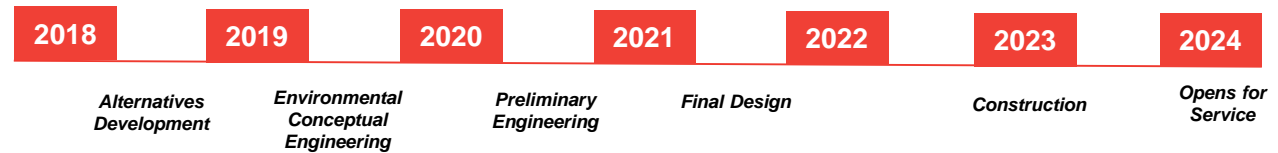

BRT infrastructure designed for fast, frequent and reliable service

➤ System speed and reliability will rely on I-405 Express Toll Lanes/managed lanes and existing Sound Transit investments

Project Schedule

24 month look-ahead

Overall schedule

The image features a close-up, low-angle shot of a Sound Transit train. The train is white with a large, stylized wave graphic in shades of blue and teal. The train is moving, as indicated by the motion blur in the background. The Sound Transit logo, a stylized 'S' and 'T' inside a square, is positioned to the left of the text. The text 'SOUNDTRANSIT' is in a bold, white, sans-serif font, and 'RIDE THE WAVE' is in a smaller, white, sans-serif font below it. The background is a clear blue sky.