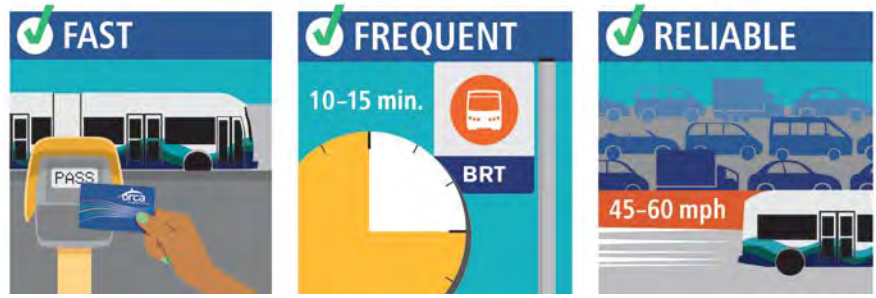

A New Line of Service for ST

- Opens in 2024
- Two corridors (I-405 and SR 522/SR 523)
- Transit speed and reliability improvements
- BRT stations (signage, shelter, amenities)
- Parking facilities
- New BRT bus fleet
- Bus operations and maintenance facility
- Branding
- Rider information system

Example BRT – Community Transit *Swift*
Source: Community Transit Blogspot

Example BRT – Minneapolis Metro A Line

Fast, Frequent & Reliable Transit Service

- 10-minute peak, 15-minute off-peak headways for I-405 BRT
- Up to 19 hours of service between Monday-Saturday
- Up to 17 hours on Sunday