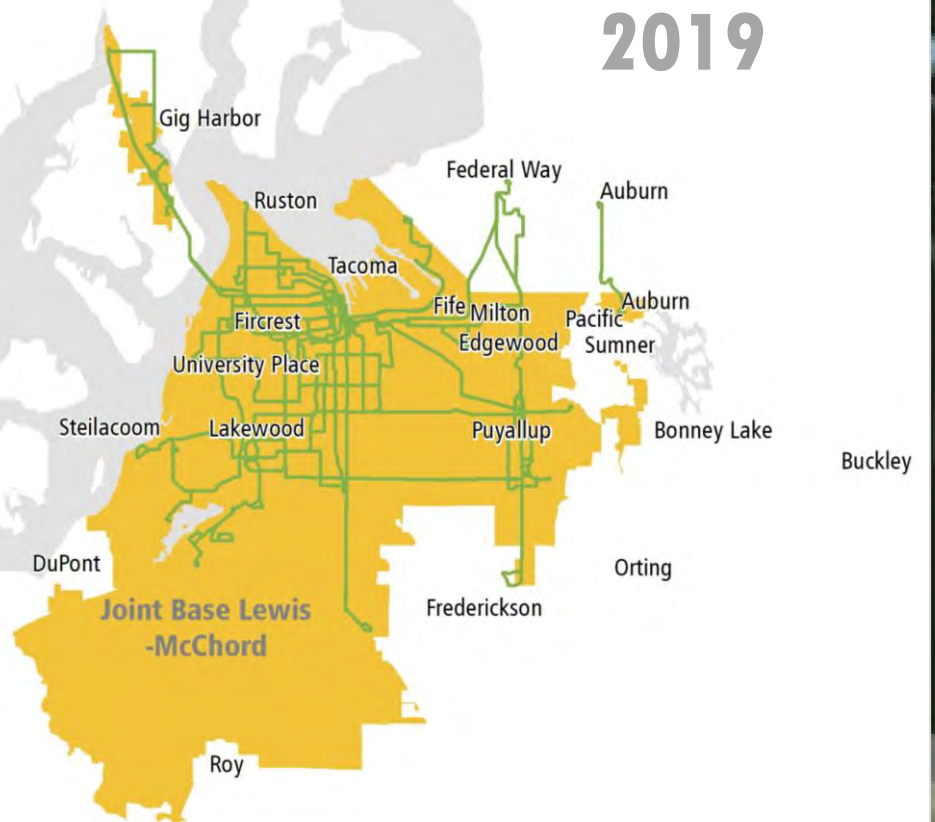

Pierce Transit

Pierce Transit

C4313C

292 square miles

13 cities + Pierce County

70% of county population

2012

2019

A group of approximately ten people in uniform are standing in front of a white van with its rear door open. The scene is outdoors, possibly at a training facility or a service area. The text is overlaid on the image in a large, white, sans-serif font.