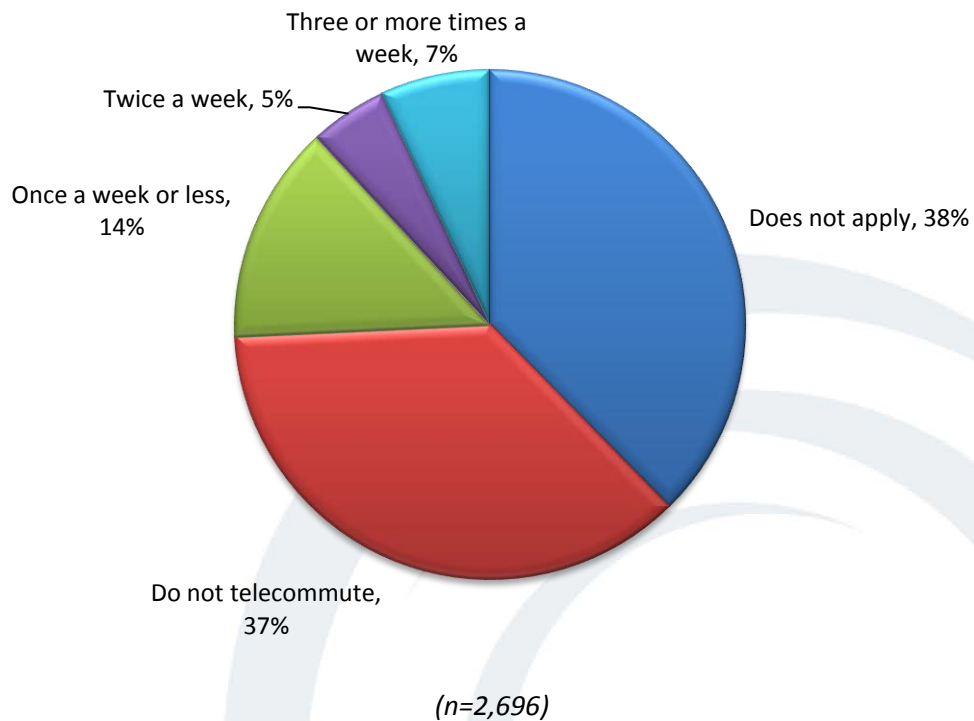

Preliminary Results Telecommuting Poll

Created 3/19/10 9:00AM

Q1 A primary purpose of the F.R.O.G. survey panel is to learn more about your travel needs and habits so that future ferry service can be better tailored to meet your needs. In this quick poll question, we would like to learn more about how your employment affects your travel habits.

Telecommuting (working from home in place of physically traveling to the work place) is gaining favor with employers and employees. In a typical week, how often do you telecommute?

Respondents: