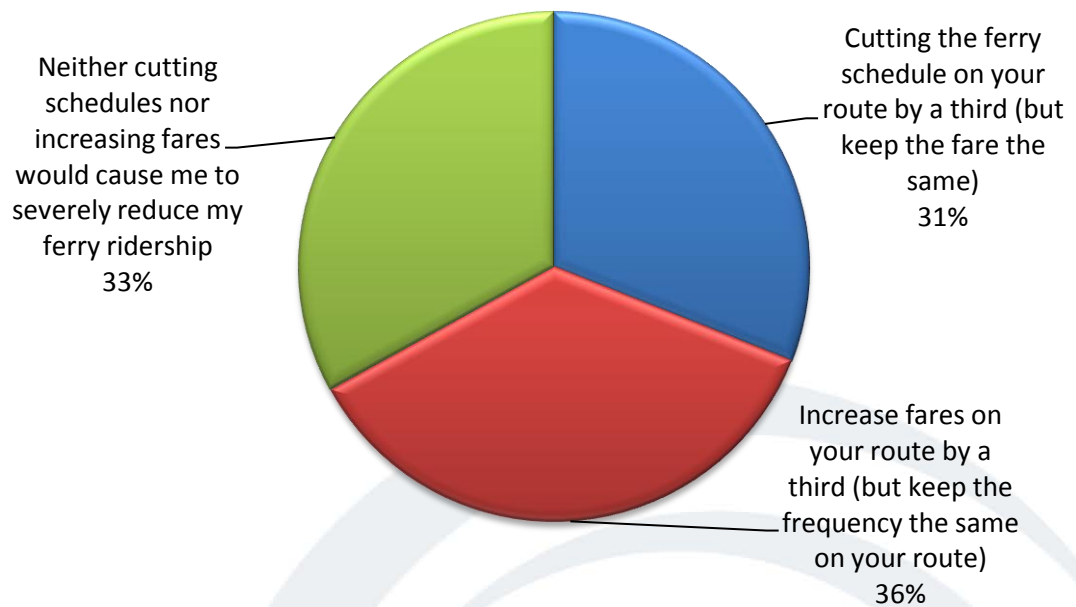

Final Results Fare vs. Service Poll

02/05/10

Q1 If you were forced to select one option, which of these would more likely cause you to severely reduce your ferry ridership?

(n=2,828)

Respondents:

(n=2,828)