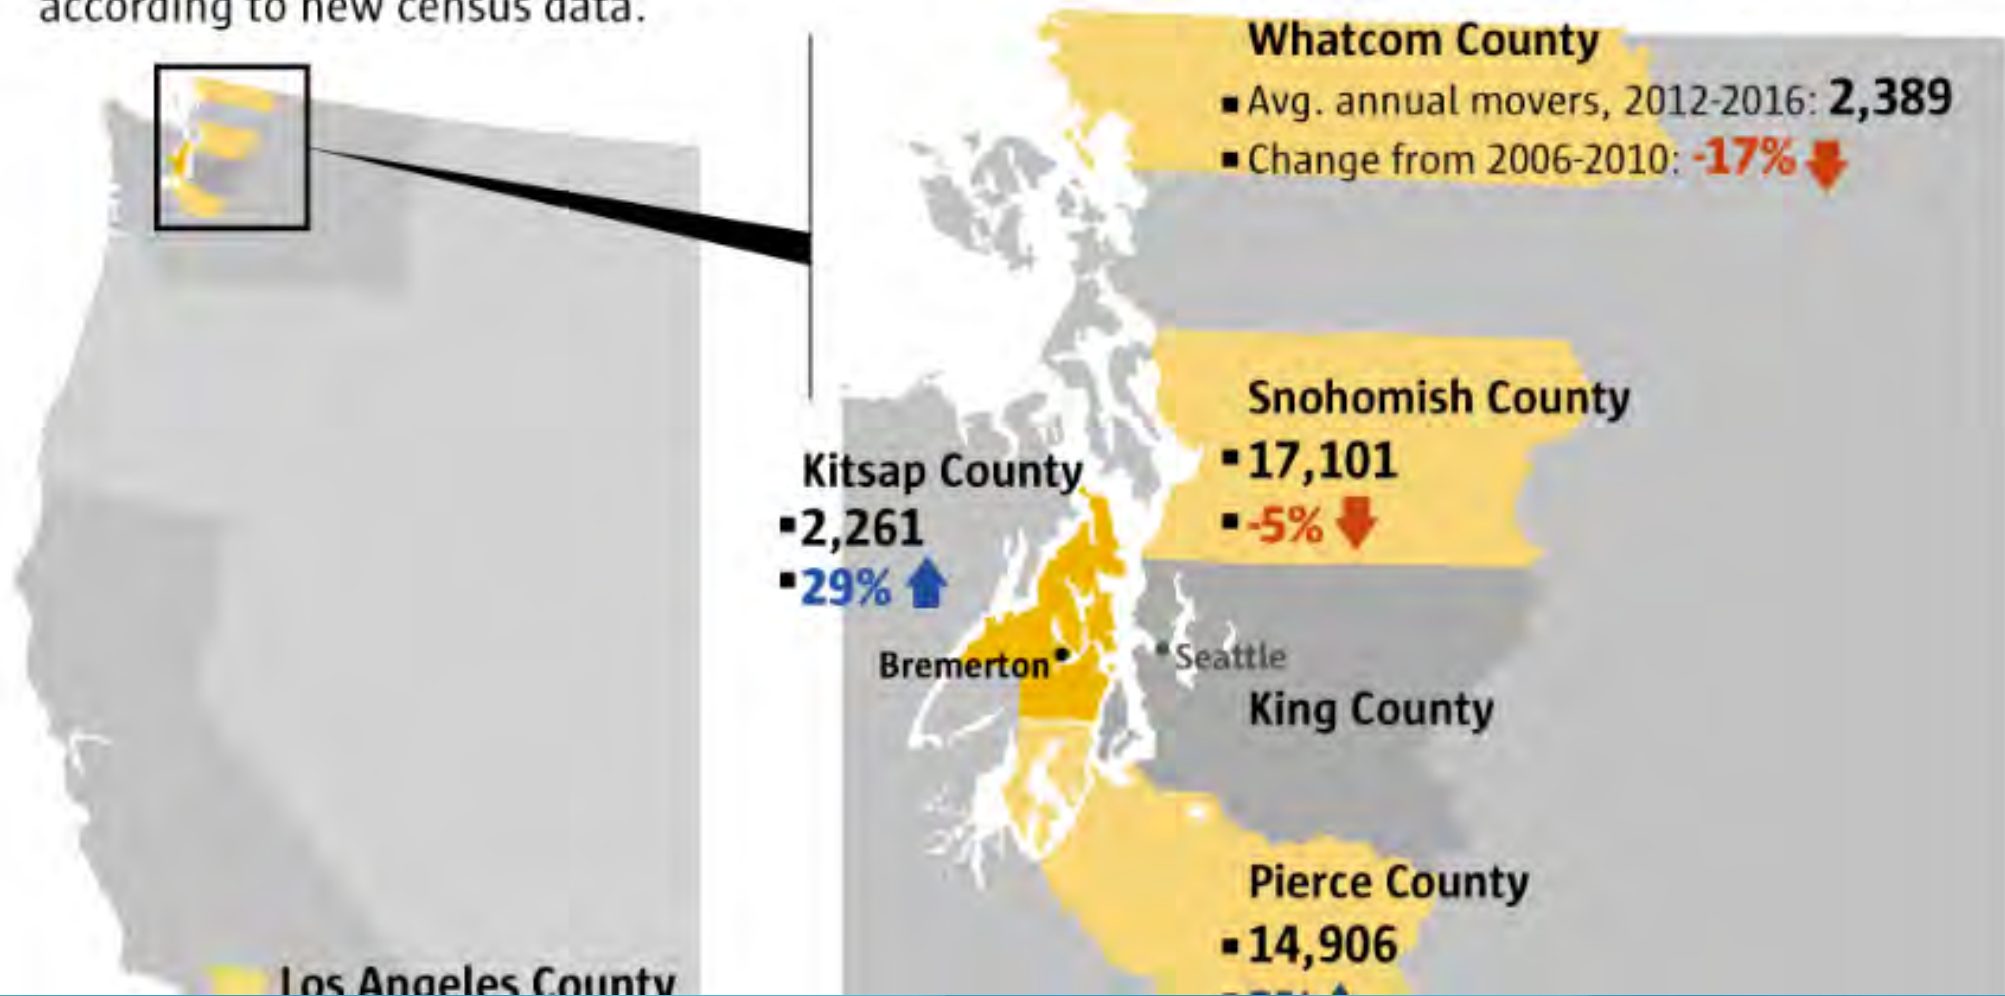

An aerial photograph of a coastal town and harbor. The town is built on a hillside overlooking the water. A large bridge spans across the harbor. In the foreground, there is a busy marina filled with many boats. The sky is blue with some clouds. The entire scene is framed within a circular graphic on a blue background.

KITSAP

ECONOMIC
DEVELOPMENT
ALLIANCE

More community. Less commute.

360.377.9499 | www.kitsapeda.org

TALENT AND WORKFORCE

Inflow/Outflow Job Counts in 2015

- 21,251 - Employed in Selection Area, Live Outside
- 39,556 - Live in Selection Area, Employed Outside
- 40,346 - Employed and Live in Selection Area

More movers from King to Kitsap County

For the first time, Kitsap County is among the top 5 destinations for movers from King County, according to new census data.

BUSINESS RETENTION, EXPANSION & RECRUITMENT